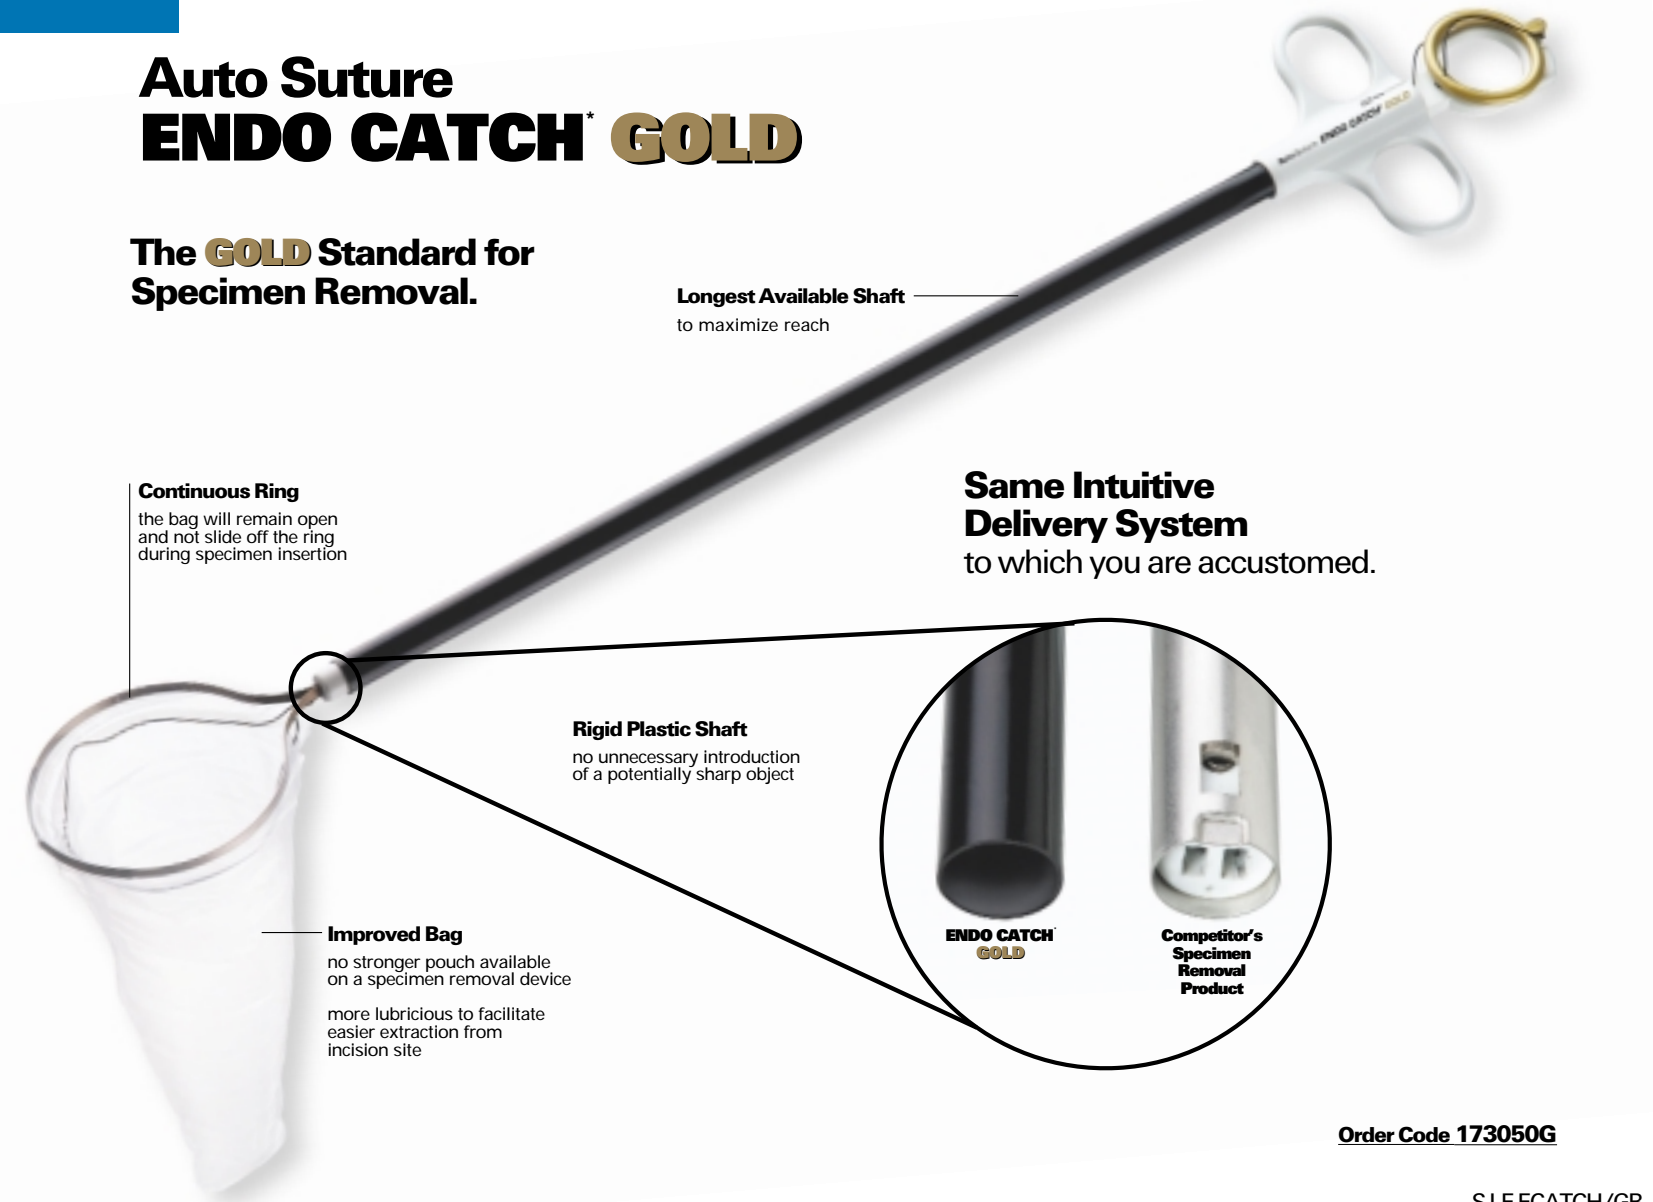

**IMPROVED
BAG**

ENDO CATCH GOLD
*The **GOLD** Standard for Specimen Removal*

Auto Suture

#17815. ENDO CATCH SS 20/03/03 10:23 Page 1

tyco
Healthcare

Auto Suture

Introducing **ENDO CATCH* GOLD**

Auto Suture **ENDO CATCH* GOLD**

The **GOLD** Standard for
Specimen Removal.

Longest Available Shaft
to maximize reach

Continuous Ring
the bag will remain open
and not slide off the ring
during specimen insertion

**Same Intuitive
Delivery System**
to which you are accustomed.

Rigid Plastic Shaft
no unnecessary introduction
of a potentially sharp object

Improved Bag
no stronger pouch available
on a specimen removal device

more lubricious to facilitate
easier extraction from
incision site

**ENDO CATCH
GOLD**

**Competitor's
Specimen
Removal
Product**

Order Code 173050G